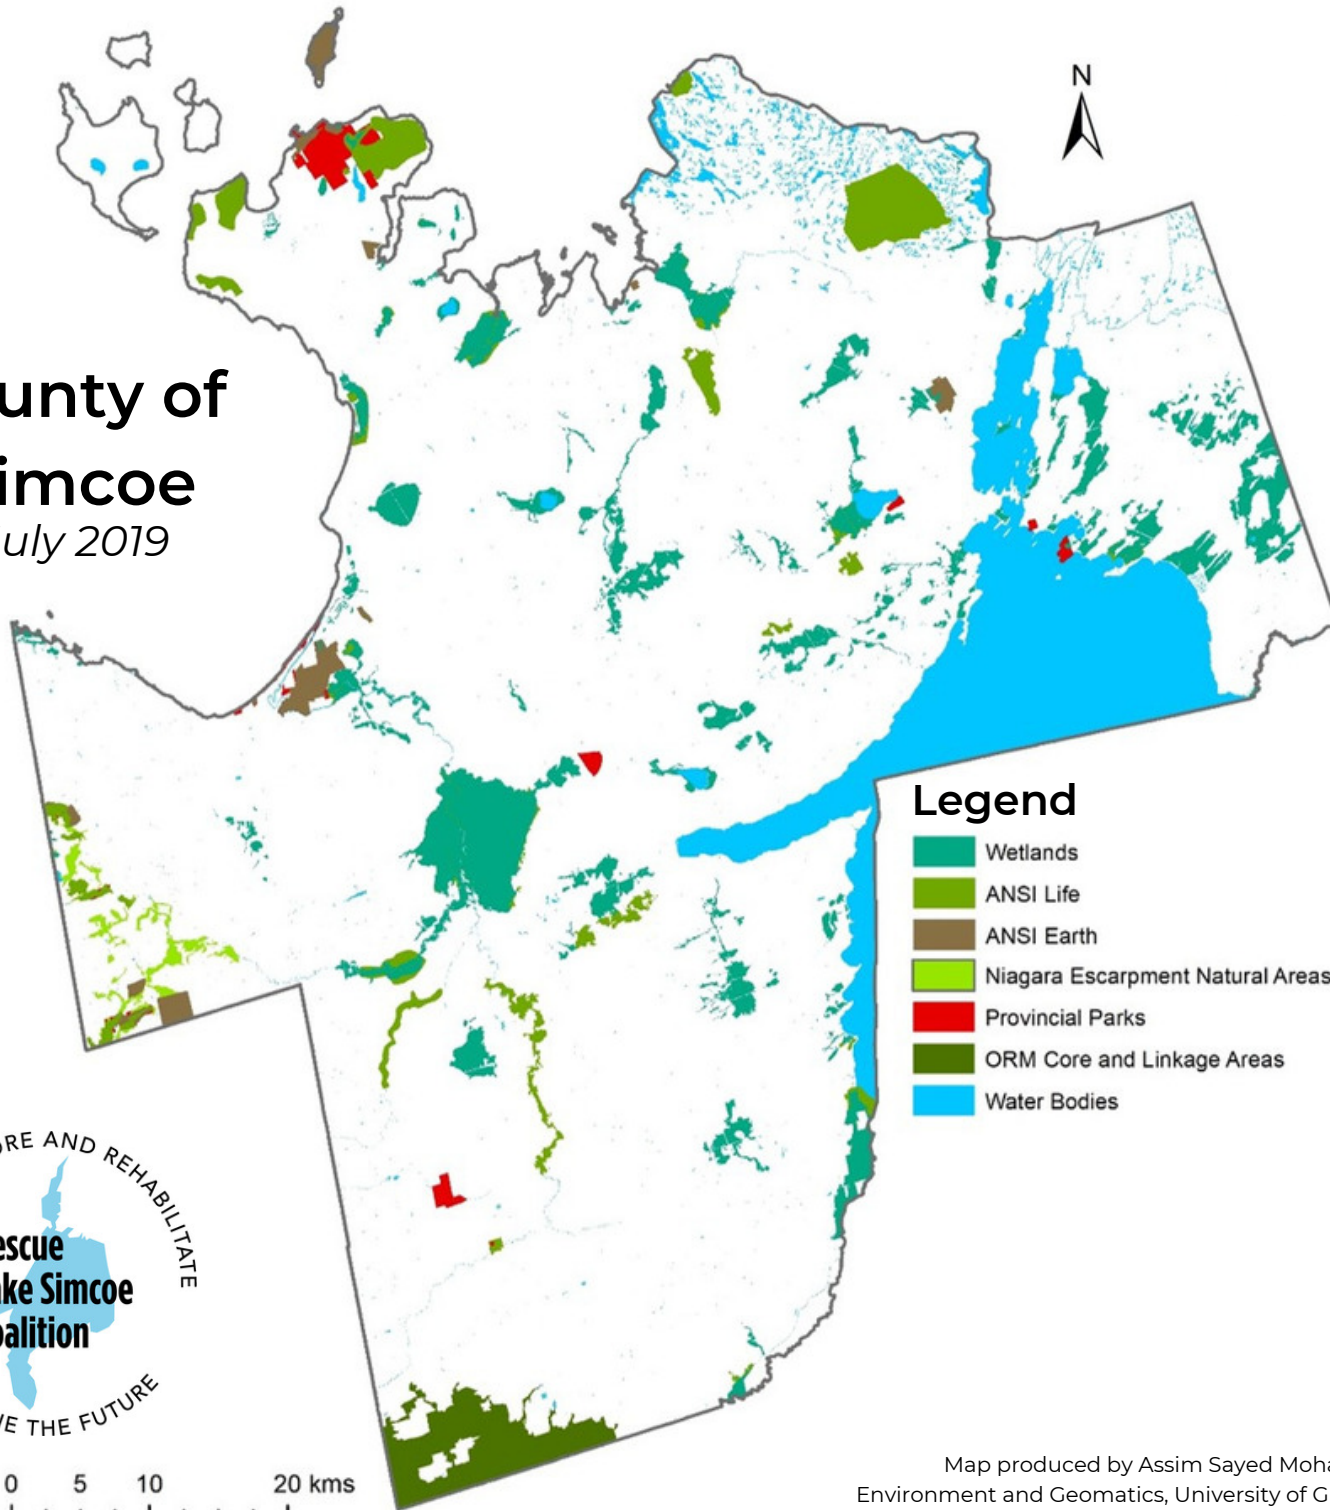

Features Identified as Level 1 Protection in Simcoe County

County of Simcoe
July 2019

Level one features enjoy the highest level of protection from land use changes in Simcoe County.

Together they represent 14% of the County of Simcoe's land area.

99% of the land identified as level one is well protected by provincial policies.

1% is from the County of Simcoe's Natural Heritage System.