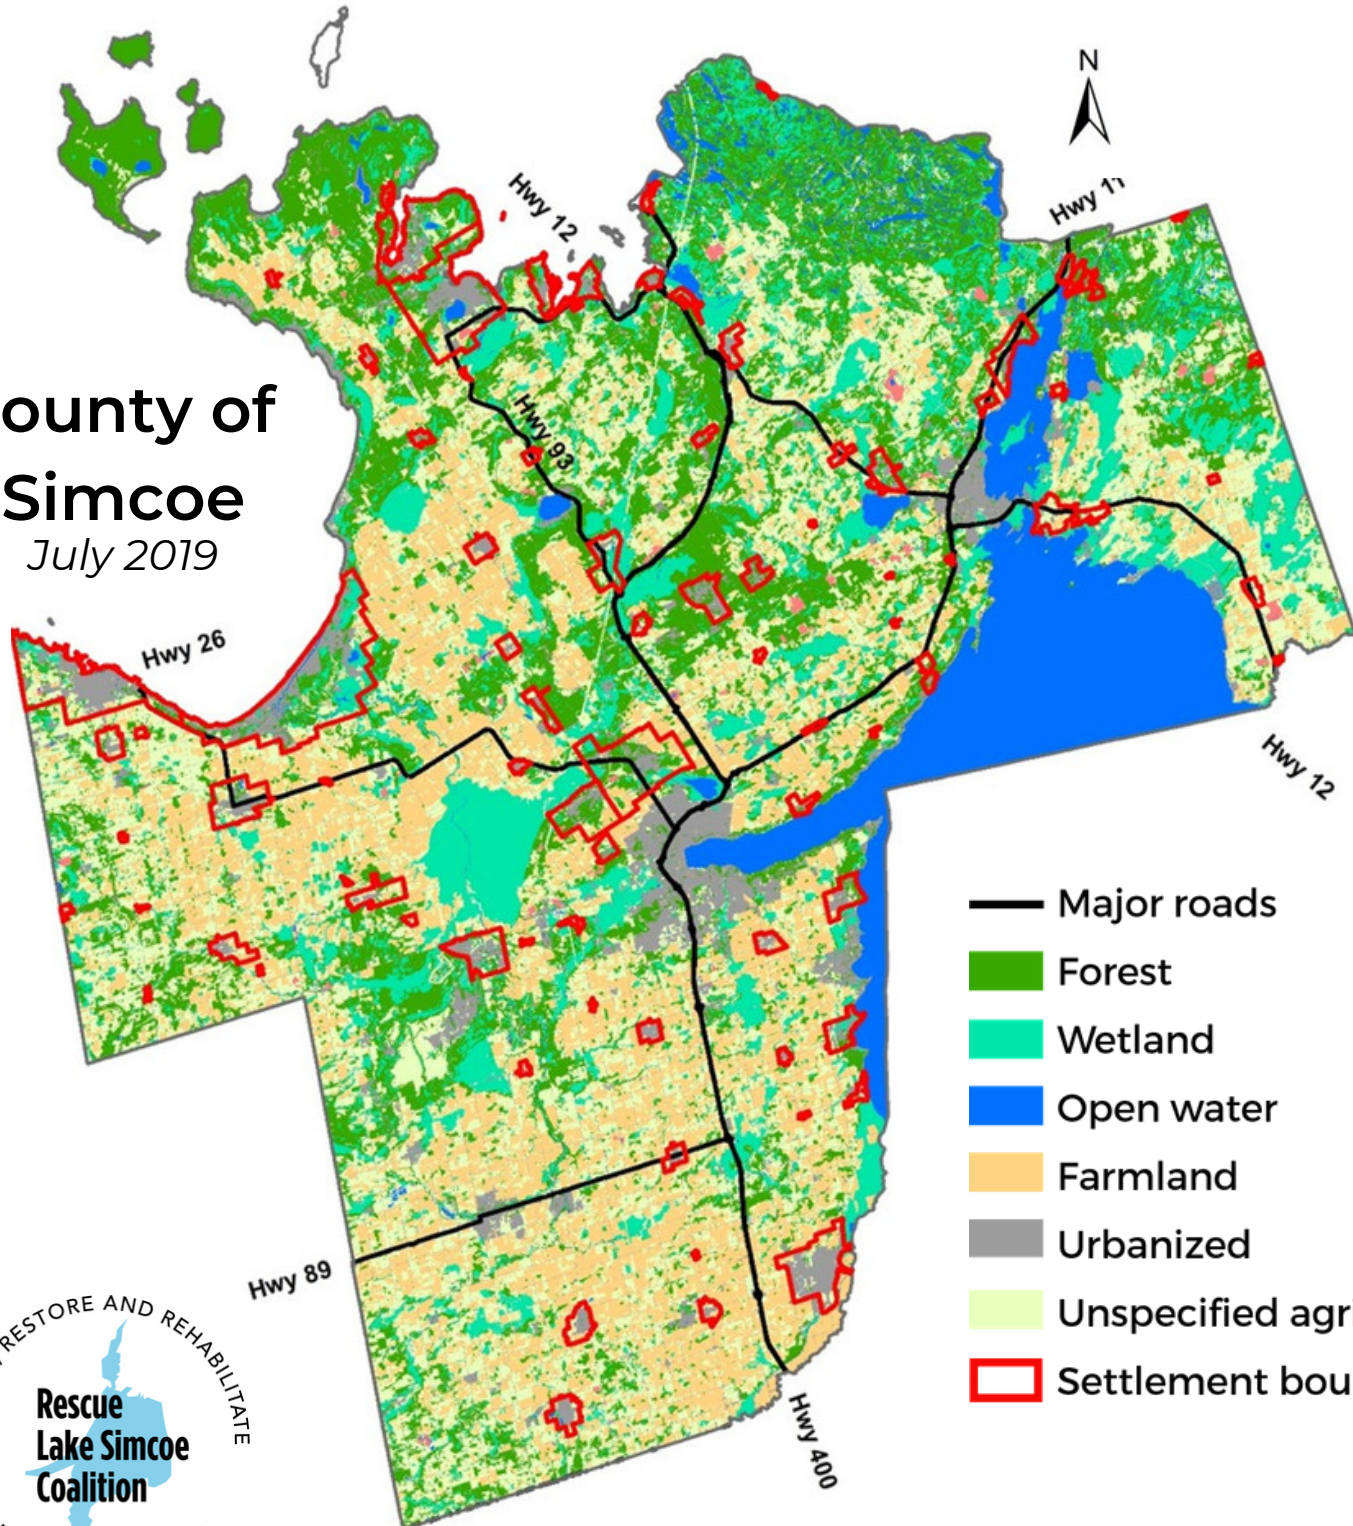

Land Cover Breakdown

County of Simcoe
July 2019

- Major roads
- Forest
- Wetland
- Open water
- Farmland
- Urbanized
- Unspecified agriculture
- Settlement boundaries

Map produced by Assim Sayed Mohammed and Kirby Calvert, Department of Geography, Environment and Geomatics, University of Guelph, on behalf of the Rescue Lake Simcoe Coalition.