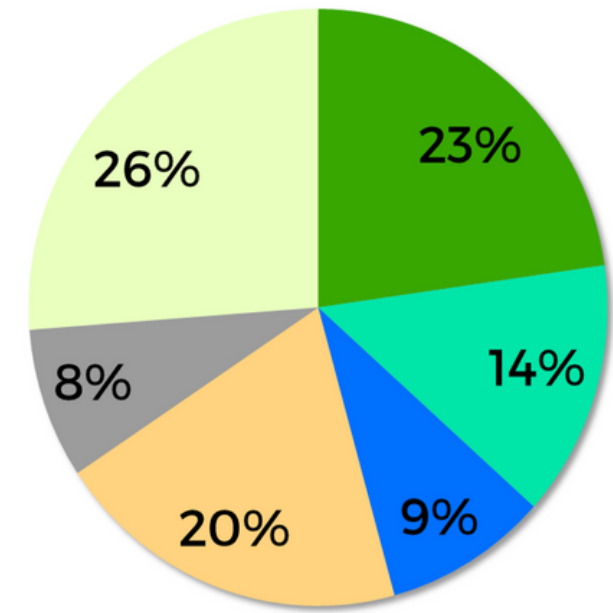

Land Cover Breakdown

County of Simcoe
July 2019

- Major roads
- Forest
- Wetland
- Open water
- Farmland
- Urbanized
- Unspecified agriculture
- Settlement boundaries

Map produced by Assim Sayed Mohammed and Kirby Calvert, Department of Geography, Environment and Geomatics, University of Guelph, on behalf of the Rescue Lake Simcoe Coalition.